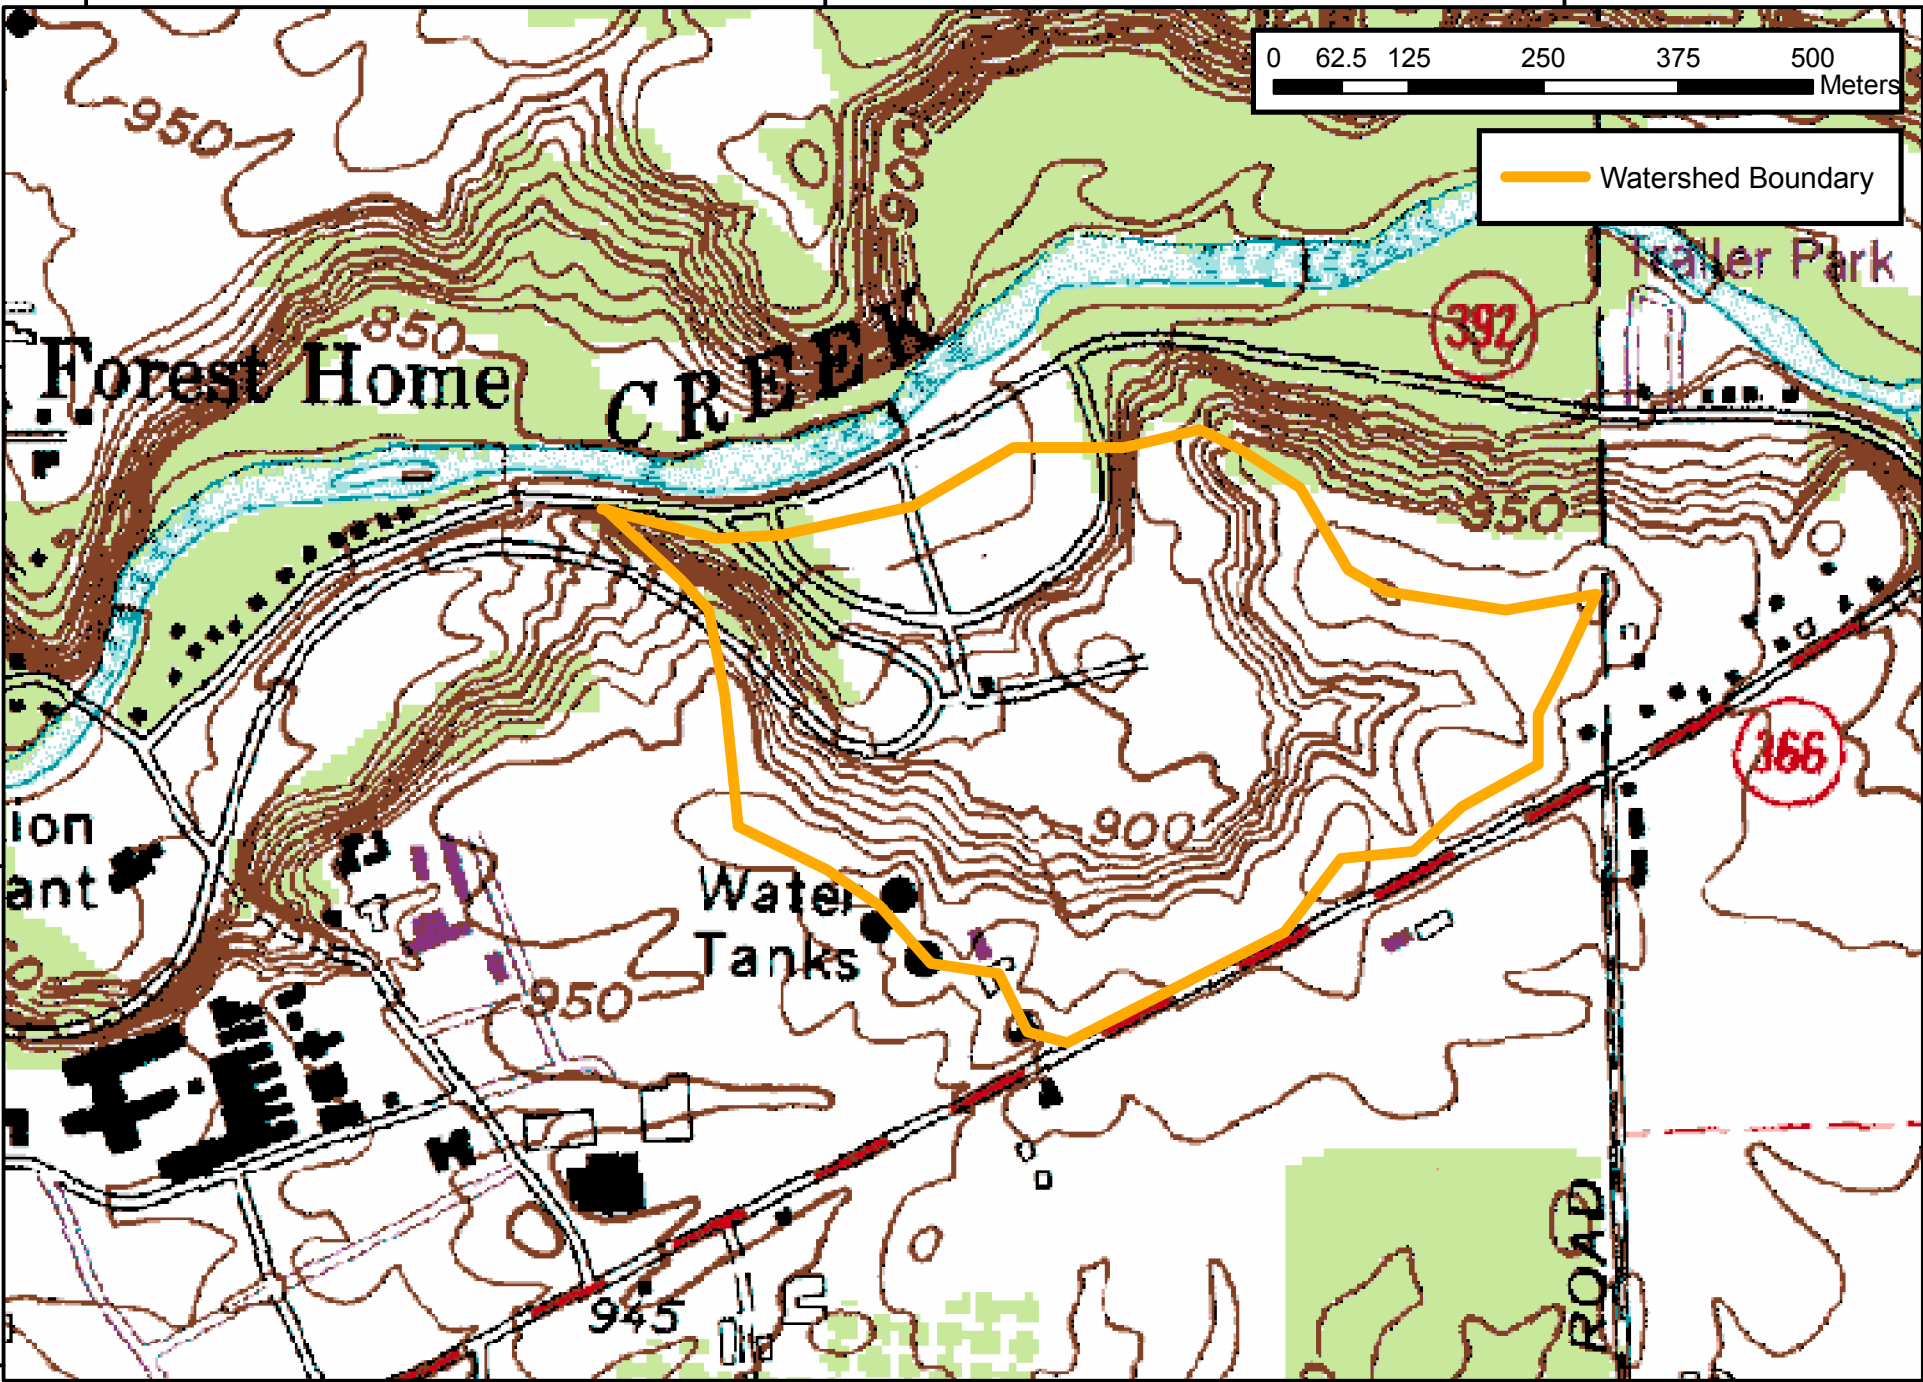

Cornell Arboretum Area

76°28'0"W

76°27'30"W

76°27'0"W

42°27'15"N

42°27'0"N